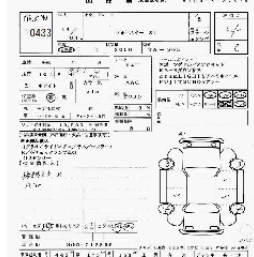

Vehicle Information

SUBARU

FORESTER

First Registration Year: 2002/4
 Manufacture Year: 0

189977

Model: SG5
 Grade: XT
 Fuel: Petrol
 Drive Train: 4WD

Chassis No: SG5-012***
 Engine: EJ20
 Seats: 5

Transmission: AT
 Mileage: 108,000 km
 Engine Capacity: 1990 cc
 Color: WHITE 51E

0.0
 Exterior

0.0
 Interior

Other Information:

Vehicle Options:

Pwr Steering	Pwr Window	Air Cond.	Stereo	Car CD
ABS	Airbag	Pwr Seat	Seat Heater	Pwr Mirror
Center Lock	Alloy Wheels	Grill Guard	Fog Lamp	Rear Spoiler
Rear Wiper	Sunroof	Spare Tire	Remote Key	Leather Seats
Cruise Control	Navi/TV	Spare Key	O	Operators Manual